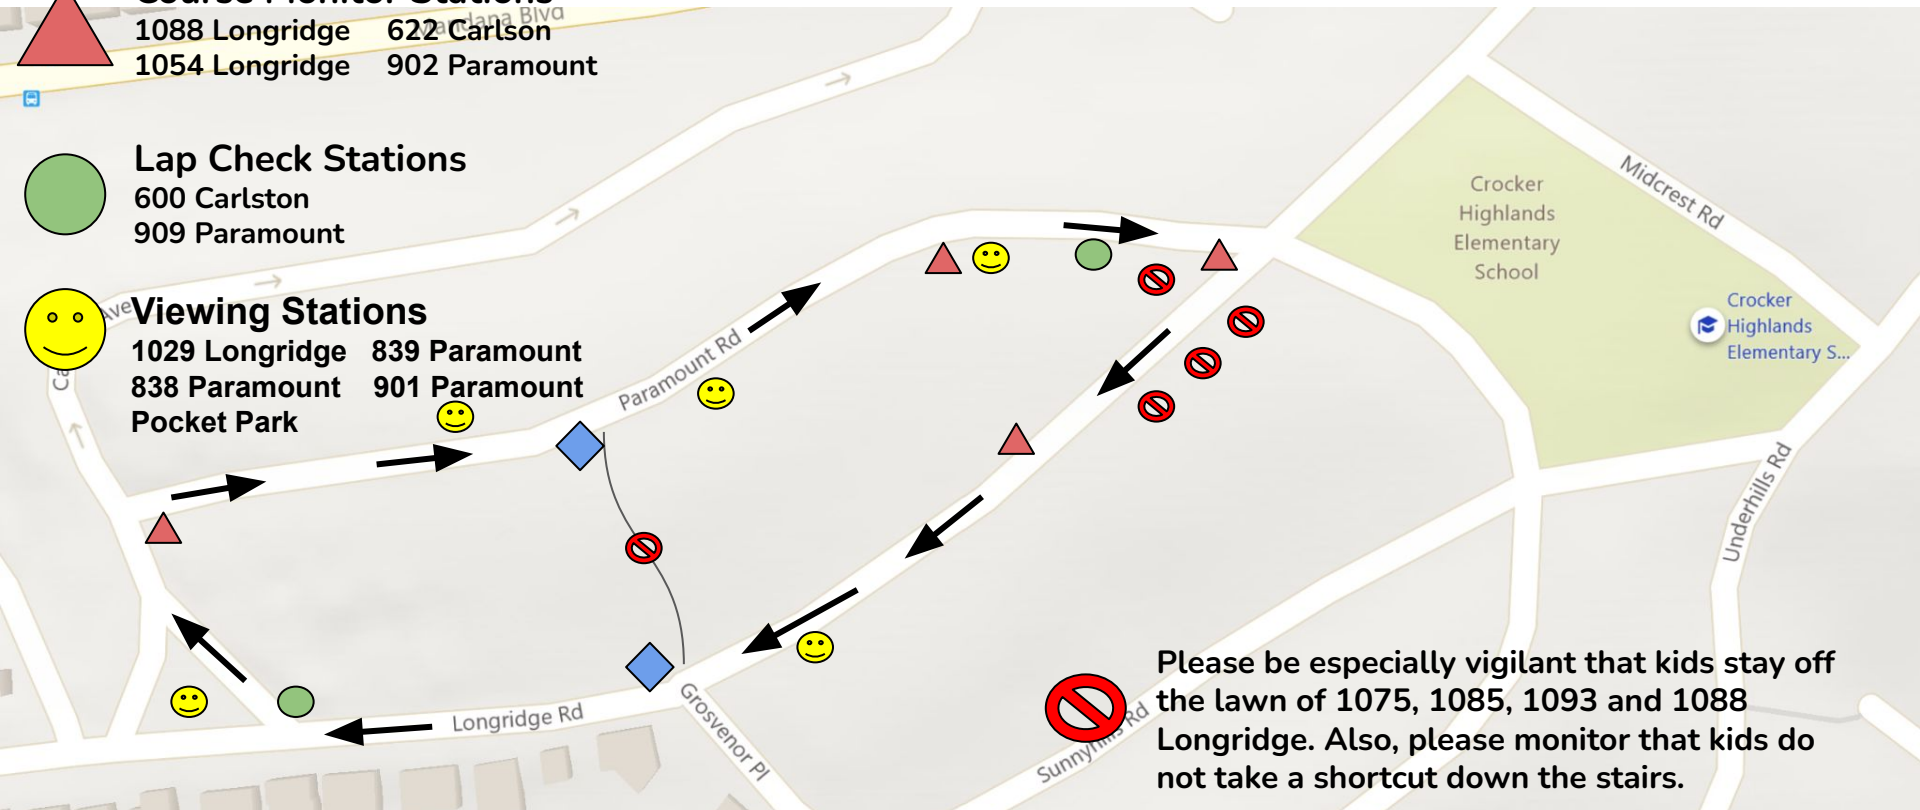

 **Fruit / Watering Stations - 1st aid kits available**
 (Top and Bottom of Stairs doubling as course monitors)
 996 Longridge
 853 Paramount

 **Course Monitor Stations**
 1088 Longridge 622 Carlson
 1054 Longridge 902 Paramount

 **Lap Check Stations**
 600 Carlston
 909 Paramount

 **Viewing Stations**
 1029 Longridge 839 Paramount
 838 Paramount 901 Paramount
 Pocket Park

 Please be especially vigilant that kids stay off the lawn of 1075, 1085, 1093 and 1088 Longridge. Also, please monitor that kids do not take a shortcut down the stairs.