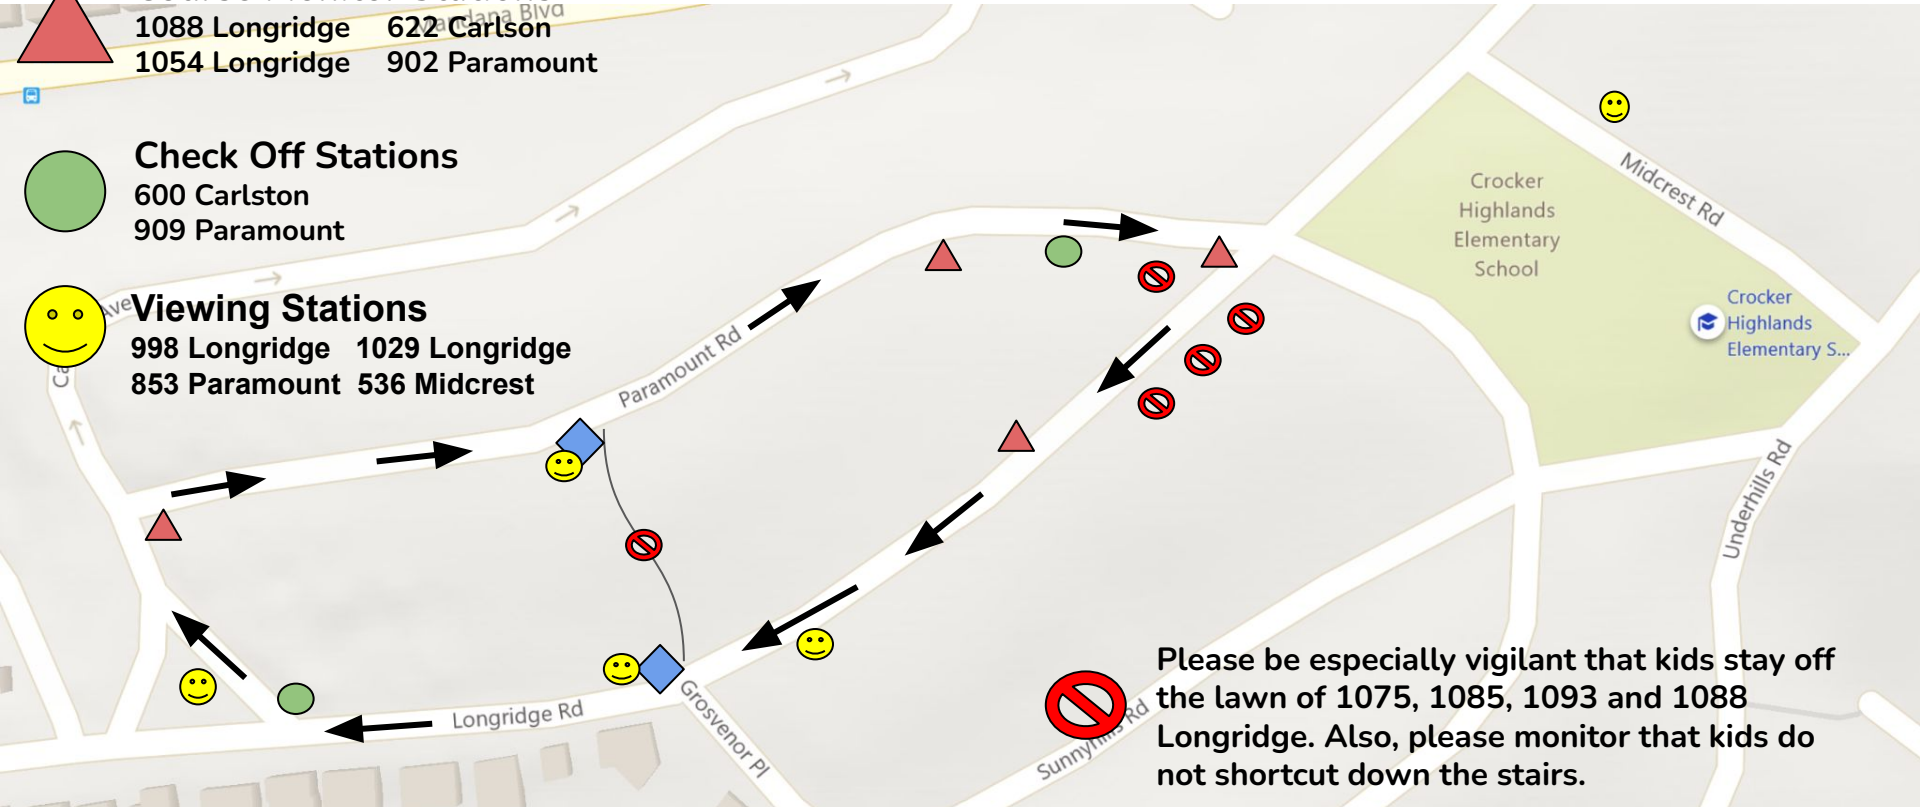

 **Fruit / Watering Stations** - 1st aid kits available  
 (Top and Bottom of Stairs doubling as course monitors)  
 998 Longridge  
 853 Paramount

 **Course Monitor Stations**  
 1088 Longridge 622 Carlson  
 1054 Longridge 902 Paramount

 **Check Off Stations**  
 600 Carlston  
 909 Paramount

 **Viewing Stations**  
 998 Longridge 1029 Longridge  
 853 Paramount 536 Midcrest

 Please be especially vigilant that kids stay off the lawn of 1075, 1085, 1093 and 1088 Longridge. Also, please monitor that kids do not shortcut down the stairs.