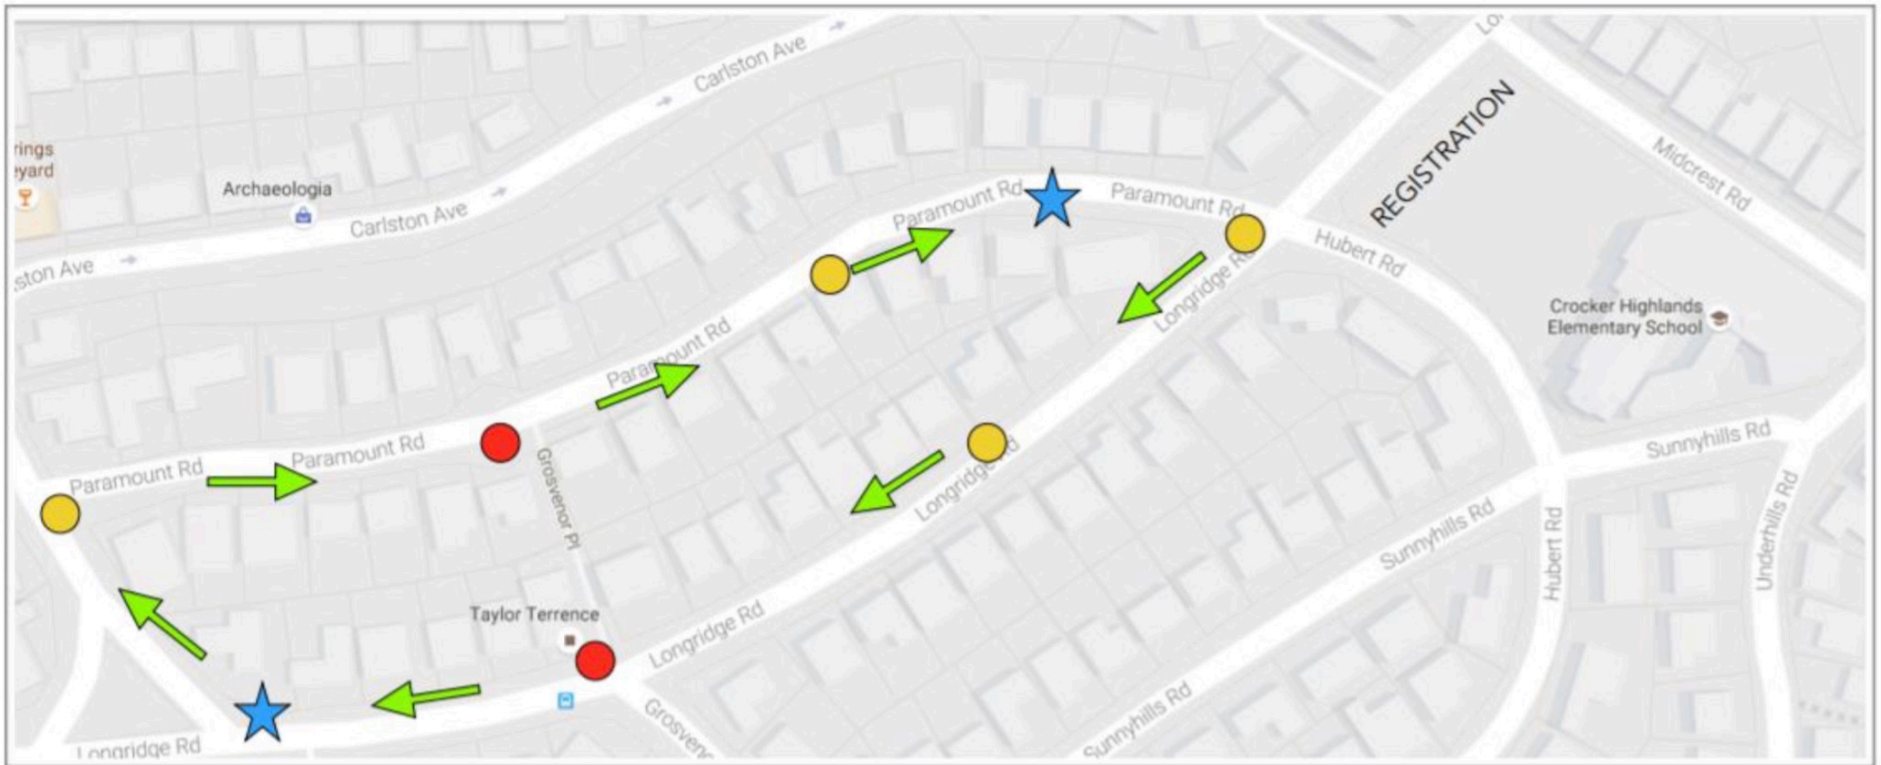

CROCKER WALKATHON COURSE MAP

- Course Monitor Stations**
 - 1088 Longridge
 - 1054 Longridge
 - 622 Carlston
 - 902 Paramount

- Check Off Stations**
 - 600 Carlston
 - 909 Paramount

- Fruit and Water Stations**
 - 998 Longridge
 - 583 Paramount