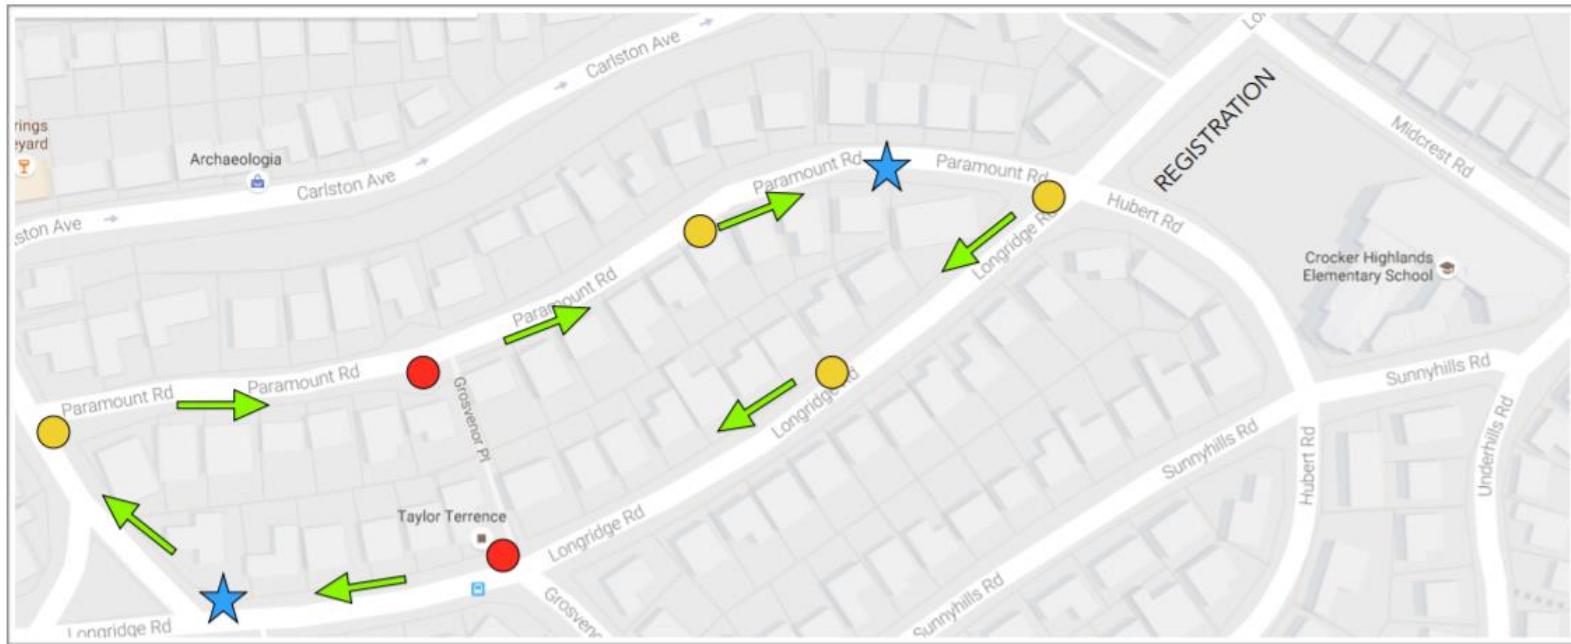

CROCKER WALKATHON COURSE MAP

- **Course Monitor Stations**
 1088 Longridge
 1054 Longridge
 622 Carlston
 902 Paramount

- ★ **Check Off Stations**
 600 Carlston
 909 Paramount

- **Fruit and Water Stations**
 998 Longridge
 583 Paramount